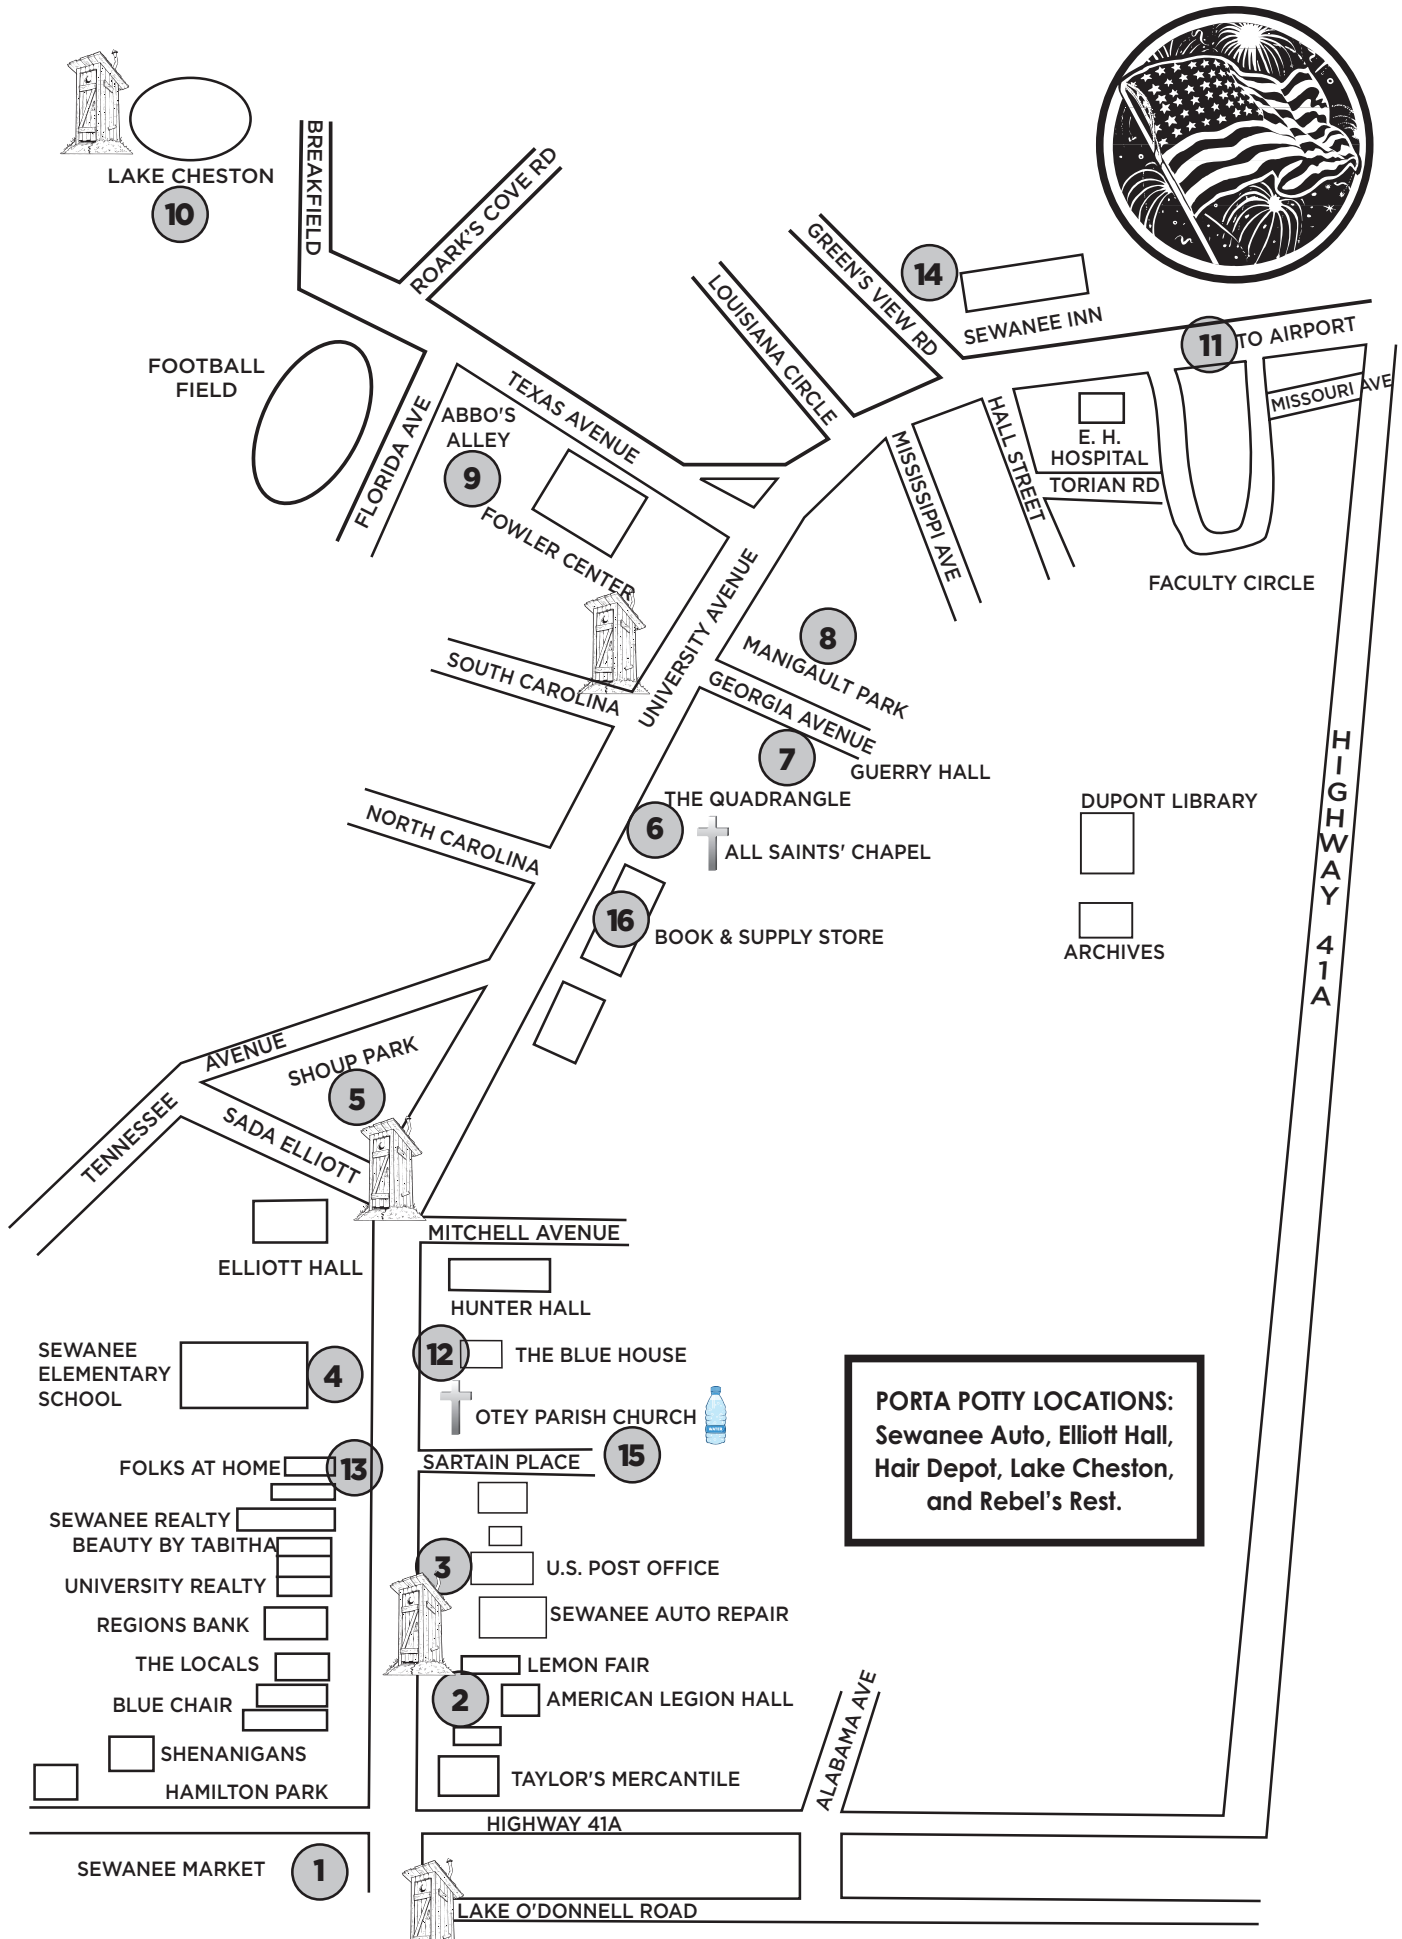

TIME	DATE AND LIST OF EVENTS	LOCATION
TUESDAY, JULY 3		
8 p.m.–midnight	STREET DANCE (Bad Nayer)	Sewanee Market #1 (Rain Location: Cravens Hall)
WEDNESDAY, JULY 4		
6:15–7:30 a.m.	SUNRISE YOGA	Manigault Park #8 (Rain Location: Community Center)
8 a.m. 	MONTEAGLE ASSEMBLY 41ST ANNUAL PUB RUN	Monteagle Assembly
8 a.m.	FLAG RAISING WITH SSMF BRASS	Abbo's Alley #9 (Entrance at Florida Ave.)
8:30 a.m.	SEWANEE: LEAVE US A MEMORY (You have four minutes.)	Abbo's Alley #9 (Entrance at Florida Ave.)
9 a.m. til–	ARTS & CRAFTS FAIR	Shoup Park #5
9:30–11 a.m.	BOOK SIGNING: JON MEACHAM FOR HIS BOOK <i>THE SOUL OF AMERICA</i> Sponsored by the University Book and Supply Store	Bookstore #16
10 a.m. til–	SEWANEE'S ALL-AMERICAN FOOD	University Avenue
10 a.m.–noon	MUTT SHOW	Manigault Park #8 (Rain Location: Equestrian Center)
11 a.m.–1 p.m.	BOUNCE AND PLAY: CHILDREN'S GAMES FOR ALL AGES	Quadrangle #6
11 a.m.–2 p.m.	SEWANEE: LEAVE US A MEMORY (You have four minutes.)	Folks at Home #13
noon	CAKE DECORATING CONTEST VIEWING	St. Mark's Hall, Otey #15
noon	BRESLIN TOWER BELLS–THE UNIVERSITY OF THE SOUTH GUILD OF CHANGE-RINGERS	Breslin Tower #7
noon–2 p.m.	SEE SEWANEE'S FUTURE Downtown development project open house	The Blue House #12
noon–2 p.m.	MUSIC & BBQ IN THE PARK WITH PERFORMANCE BY THE JESS GOGGANS BAND	Angel Park #2
12:30 p.m.	PIE EATING CONTEST FOR ALL AGES	Guerry Garth #7
1 p.m.	CARILLON CONCERT BY RAYMOND GOTKO, SARAH STRICKLAND, AND CHARLENE WILLIAMSON	All Saints' Chapel #6
2 p.m.	PARADE ON UNIVERSITY AVENUE NOTE: The parade will begin at the Sewanee Market and will travel through town turning onto Hall Street and ending in the parking lot behind the Hospitality Shop. All sirens will be turned off at Texas Ave.	Sewanee Market to Hall Street
After parade–6 p.m.	AIRPLANE RIDES (weather permitting) NOTE: Plane rides for adults and children. Parents must be present to give written permission for children ages 16 and under. \$15 donation.	Sewanee Airport #11
3:30 p.m.	AIR SHOW (weather permitting)	Sewanee Airport #11
7 p.m.	PATRIOTIC CELEBRATION BY SSMF (Free)	Guerry Auditorium #7
Dark 	FIREWORKS BLOWOUT (\$1 donation) Parking at the Lake will be limited to handicapped and special needs only.	Lake Cheston #10